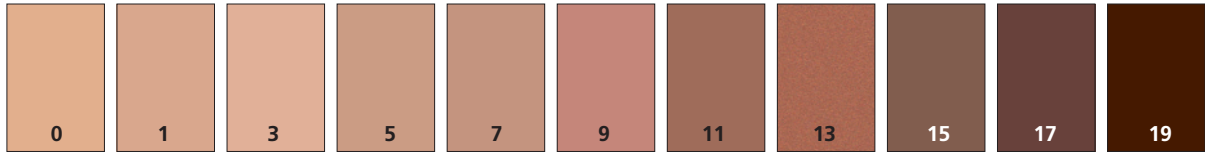

Standard Colour 0 - 19, CG and SG Range

**These colours are for a guide only. Colour swatches are available on request.**