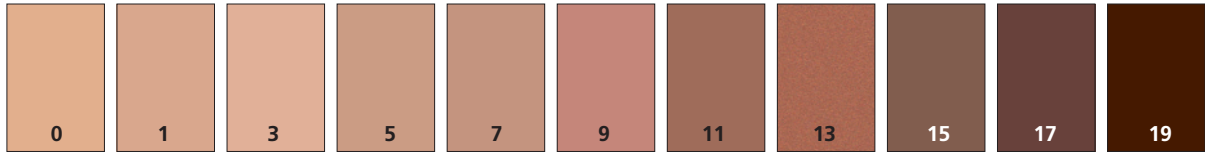

Standard Colour 0 - 19, CG and SG Range

These colours are for a guide only. Colour swatches are available on request.