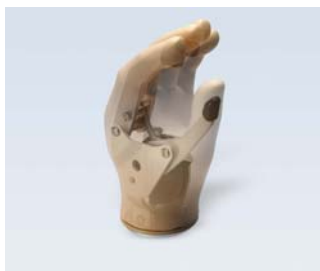

## *Electric Hands for Adults*

*Select™ Electric Hand and Shell*

- **Select™ Electric Hands for Adults**
- **Lighter than comparable electric hands**
- **MultiControl™ microprocessor controller offers five clinician-selectable control strategies**
- **Available in 3 adult sizes**
- **Uses Elegance™ gloves, PVC or silicone**
- **Compatible with the Boston Digital Arm**
- **Hands include inner shell**
- **Wrist options; QD or ½-20 stud**

### *Select™ Electric Hands for Adults - Quick Disconnect (QD Wrist:*

**MYA725LQD** 7¼" Select™ Electric Hand, QD, left (shown)  
Gloves: Adolescent: TSG306L - silicone; TG306L - PVC  
Female: : TSG304L - silicone; TG304L - PVC  
*Replaces H205L-QD 2¾" Electric Hand, QD wrist - glove: G45L*

**MYA725RQD** 7¼" Select™ Electric Hand, QD, right  
Gloves: Adolescent: TSG307R - silicone; TG307R - PVC  
Female: : TSG305R - silicone; TG305R - PVC  
*Replaces H206R-QD 2¾" Electric Hand, QD wrist - glove: G46R*

**MYA775LQD** 7¾" Select™ Electric Hand, QD, left (shown)  
Gloves: Female: TSG312L - silicone; TG312L- PVC  
Male: TSG302L - silicone; TG302L - PVC  
*Replaces H207L-QD 3" Electric Hand, QD wrist - glove: G47L*